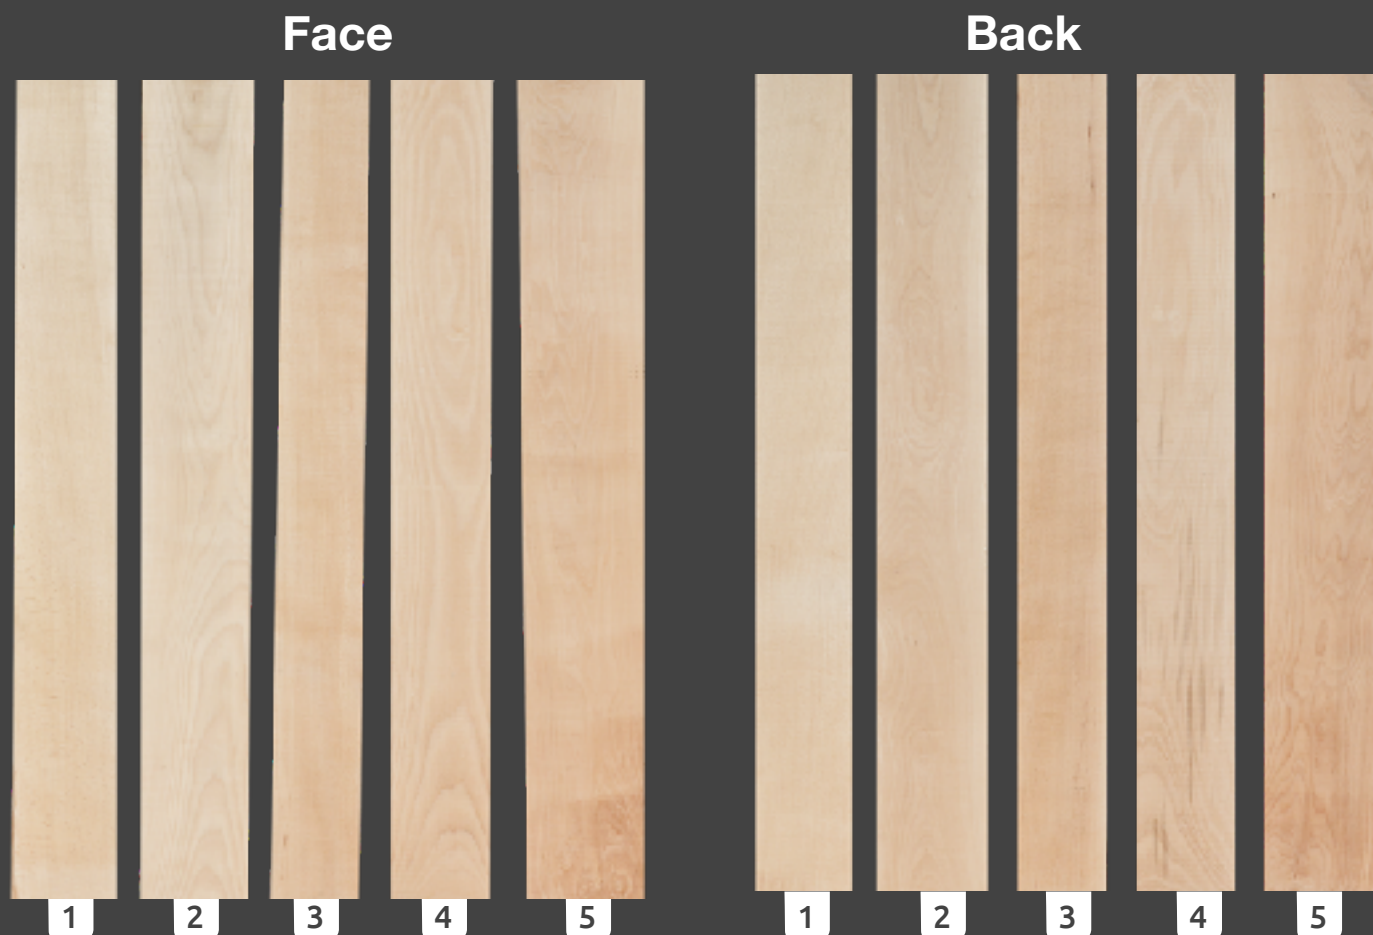

Beech Timber Grade A - Long Boards

Available as FSC® 100% certified timber and/or NON-certified timber.

Grade A is our highest grade. Pieces from this grade have an uniform appearance, free of knots or red heart, the beauty of the beech wood being fully revealed.

Details on quality:

- 4 faces clear : no red heart, no knots.
 - 3 faces clear: sound red heart track, one sound and not-penetrating knot on one face or edge.
- Notice: boards in 3FC grade are allowed in about 10% from whole quantity, both qualities on same pallet.

- ▶ Thick : 25, 26, 32, 38, 40, 50, 52, 60, 65 mm
- ▶ Widths: 10 cm and more
- ▶ Lengths: 2,10 m – 4,00 m
- ▶ Moisture content: 10±2%

Use destinations:

- Long lengths furniture components
- Continuous lamella solid wood panels
- Doors and windows
- Interior decorations